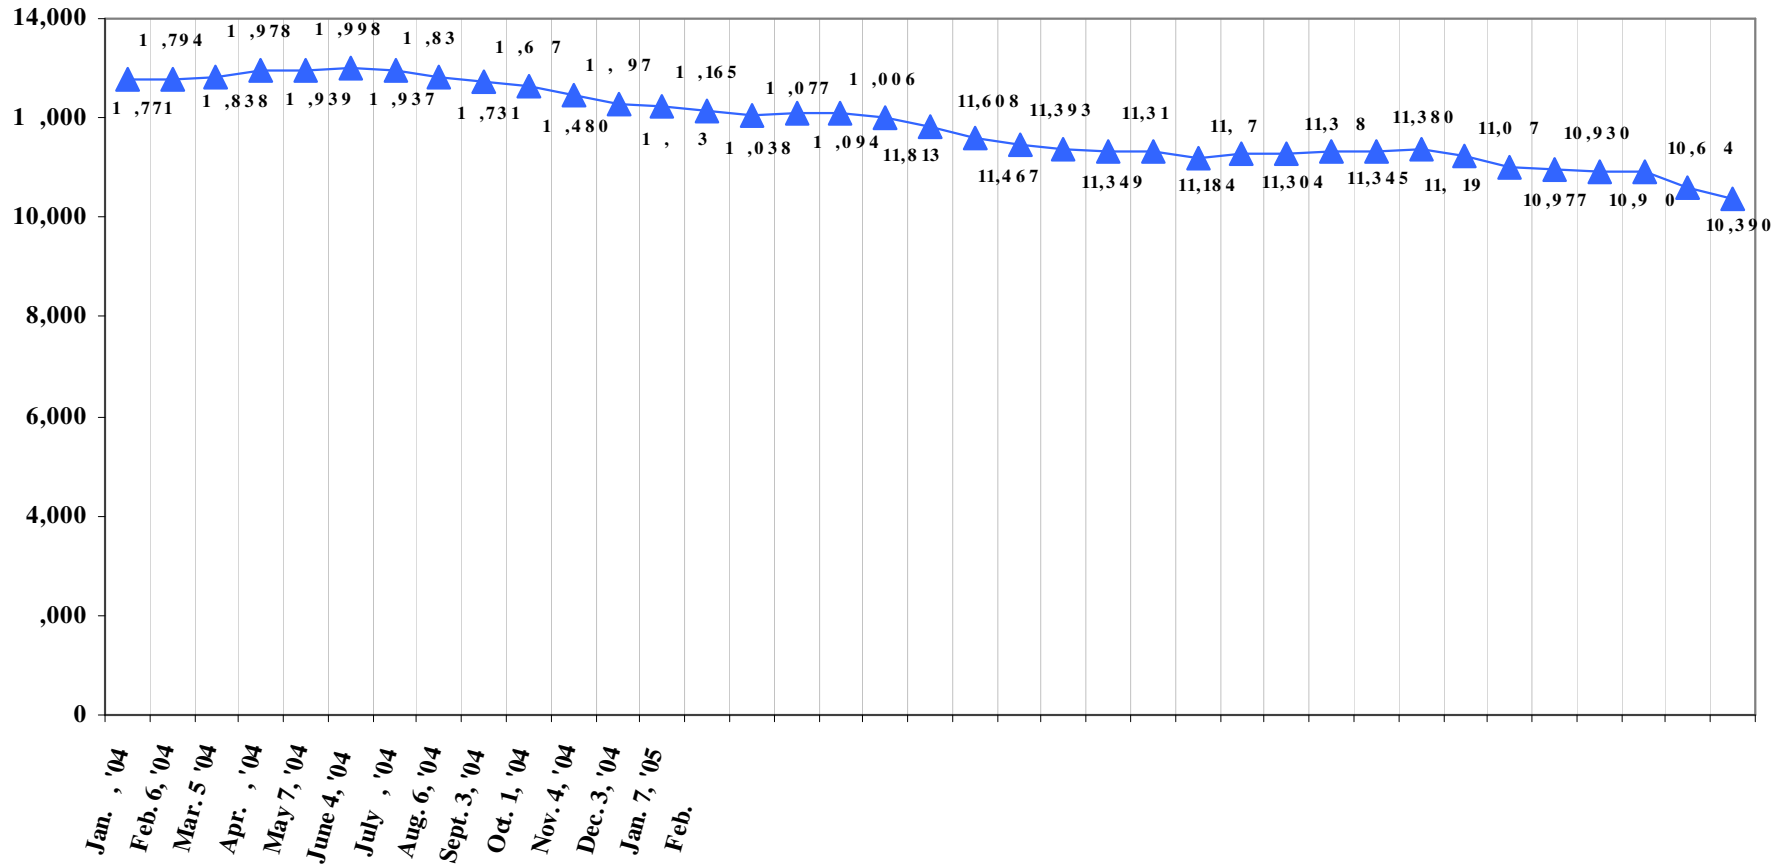

# Monthly Average Daily Demand of DYC in Million Gallons per Day